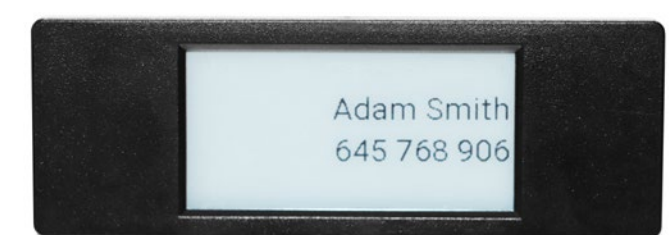

Electronic nameplate

You can complete you Jomabox with a modern and comfortable electronic nameplate