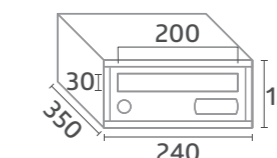

Ref. 82318
Todo Negro Mate
All in Matt Black