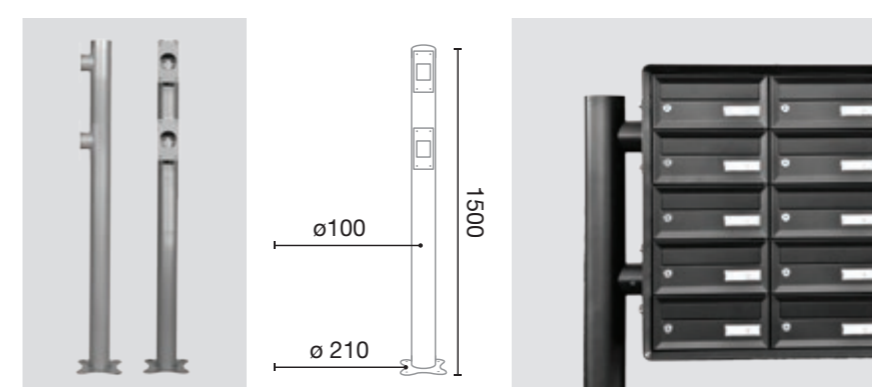

Para atornillar To be screwed	Ref. 53260
Para enterrar To be buried	Ref. 53251
Medida especial Special length <1500 mm	Ref. 53280

1 o 2 en función de la altura del agrupado.
1 or 2 depending on the bank height.