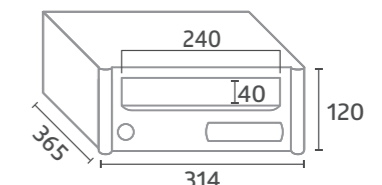

CODIGO ESPECIAL / SPECIAL CODE
Ref. 76125