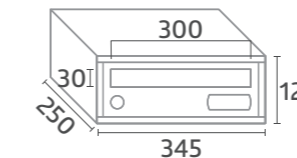

Ref. 82303
Todo Negro Mate
All in Matt Black