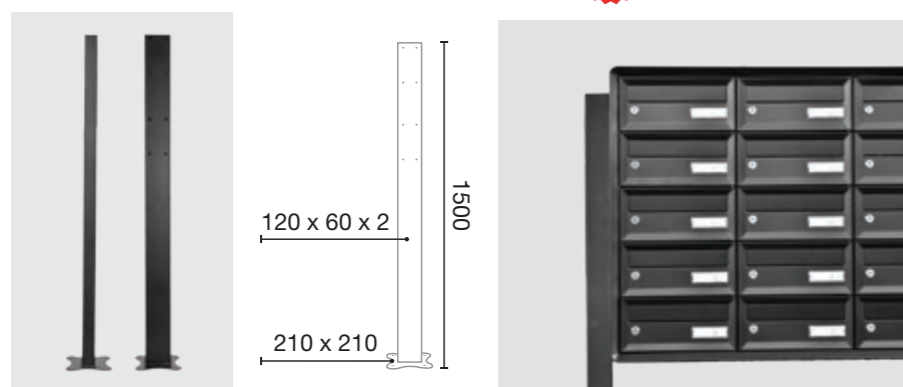

Lateral BASIC / Lateral BASIC

NEW

Para atornillar To be screwed	Ref. 53199
Para enterrar To be buried	Ref. 53203
Medida especial Special length <1500 mm	Ref. 53208