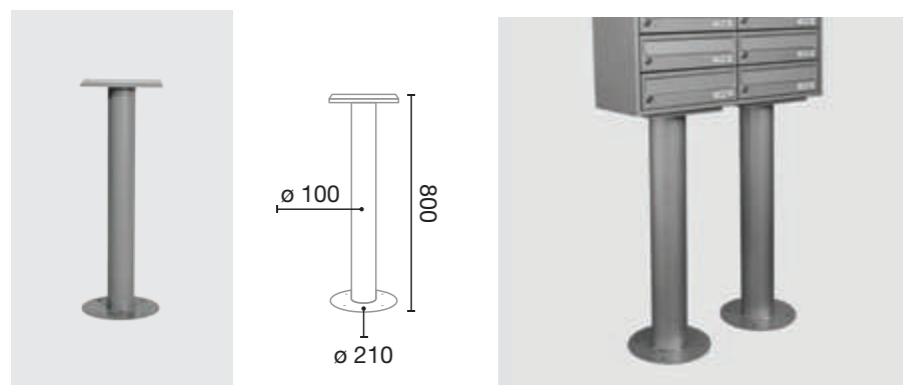

Base redondo / Base round

Para atornillar To be screwed	Ref. 53255
Para enterrar To be buried	Ref. 53250
Medida especial Special length <1000 mm	Ref. 53278