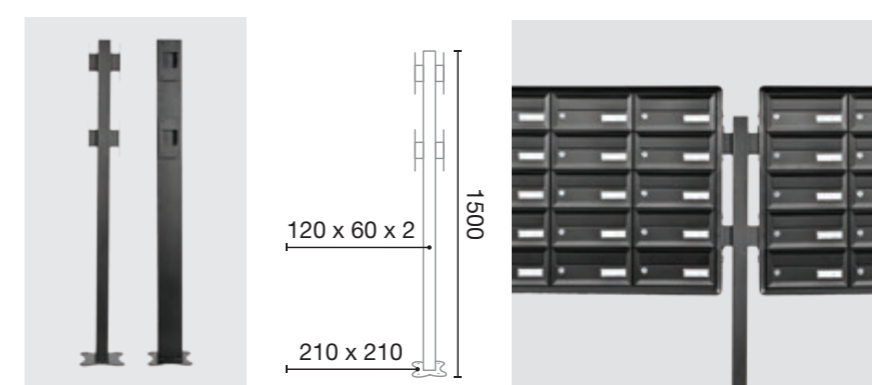

Central cuadrado doble / Central square double

Para atornillar To be screwed	Ref. 53274