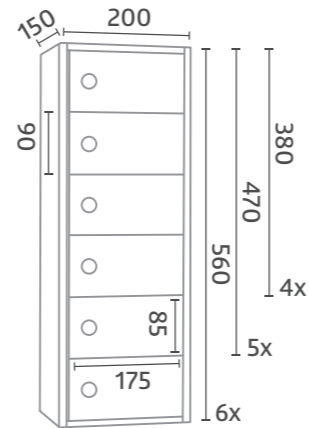

DIMENSIONES / DIMENSIONS