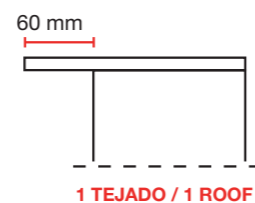

*Precios por metro lineal del perímetro / Prices are by meter of the perimeter.

ALumatic by joma

Nueva versión en aluminio anodizado. Sólido, estructurado, con total estanqueidad y de fácil mantenimiento. Debido a su innovador material, conseguimos realzar la terminación del envolvente. (Máximo ancho agrupación en Alumatic: 3.000 mm)

New Anodized Aluminium version.

Made in high resistance aluminium, it's a solid, structured surround with total watertightness. The innovating design, enhances the finishing of the bank and allows constructions up to 3.000mm width.