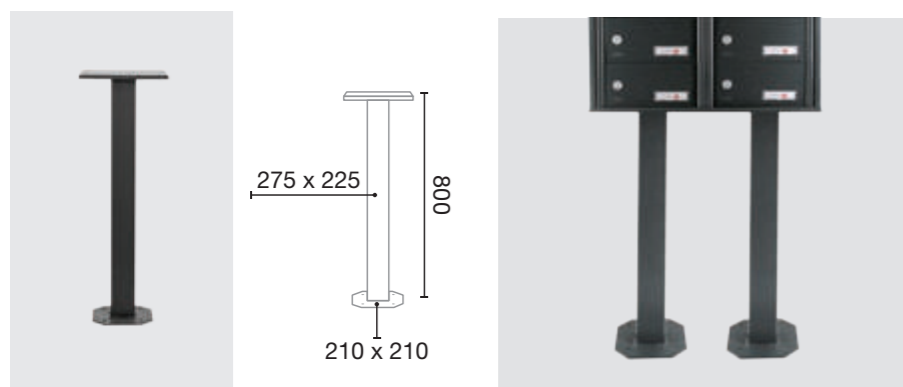

Base cuadrado / Base square

Para atornillar To be screwed	Ref. 53196
Para enterrar To be buried	Ref. 53195
Medida especial Special length <1000 mm	Ref. 53279