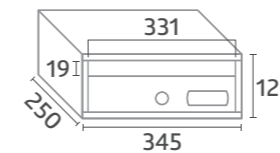

CODIGO ESPECIAL / SPECIAL CODE
Ref. 82100