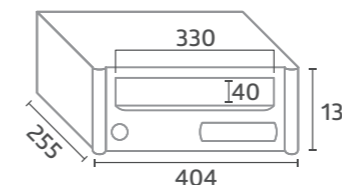

CODIGO ESPECIAL / SPECIAL CODE
Ref. 75195