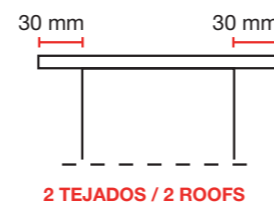

*Precios por metro lineal del perímetro / Prices are by meter of the perimeter.

ALumatic by joma

Nueva versión en aluminio anodizado. Sólido, estructurado, con total estanqueidad y de fácil mantenimiento. Debido a su innovador material, conseguimos realzar la terminación del envolvente. (Máximo ancho agrupación en Alumatic: 3.000 mm)

New Anodized Aluminium version.

Made in high resistance aluminium, it's a solid, structured surround with total watertightness. The innovating design, enhances the finishing of the bank and allows constructions up to 3.000mm width.