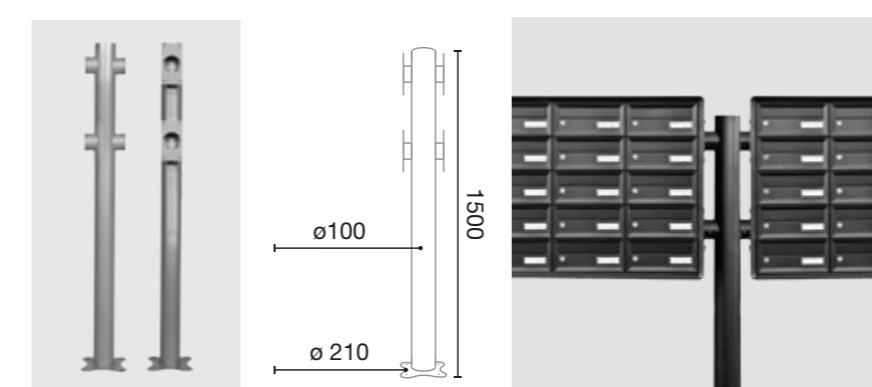

Central redondo doble / Central round double

Para atornillar To be screwed	Ref. 53262