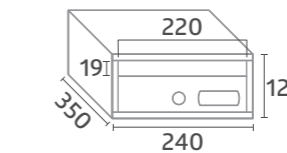

CODIGO ESPECIAL / SPECIAL CODE
Ref. 82110